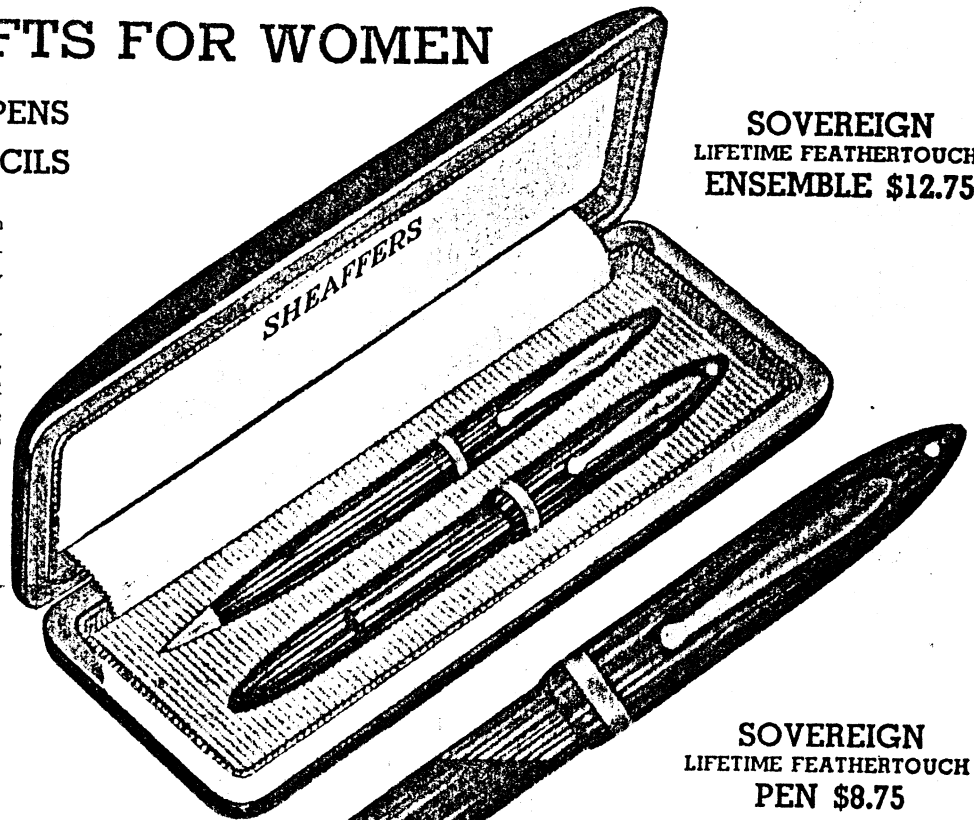

"WHITE DOT" GIFTS FOR WOMEN

LIFETIME FEATHERTOUCH PENS MATCHED WITH FINELINE PENCILS

Women the nation over acclaim the modern beauty of Sheaffer's streamlined Balance design, gorgeously gift-packaged in the newly designed ladies' gift case. Quick to sense the supreme expression of sentiment, they appreciate the "White Dot" Lifetime Guarantee, lifelong reminder of the giver. And what woman doesn't prize "the latest"? That's the velvety Lifetime Feathertouch pen, MATCHED WITH THE NEW FINELINE PENCIL.

**SOVEREIGN
LIFETIME FEATHERTOUCH
ENSEMBLE $12.75**

**SOVEREIGN
LIFETIME FEATHERTOUCH
PEN $8.75**

SOVEREIGN LIFETIME FEATHERTOUCH

Color	List $12.75	List $8.75	List $4.00
	Ensemble Code	Pen Code	Pencil Code
<i>One-Stroke Vacuum</i>			
Black	DODAB	DOBOG	BALCO
Golden Brown	KALEB	KABOM	KADUB
Gray Pearl	RUBIM	RENLY	RISLA
Marine Green	EKUDF	EGEVL	EFEFC

<i>VisulATED--(Lever Style)</i>			
Black	DOCAN	DOBAC	BALCO
Golden Brown	KALOV	KABJI	KADUB
Gray Pearl	RIBDE	REPKA	RISLA
Marine Green	EKOFB	EBUTJ	EFEFC

NOTE: Sovereign Ensembles are available either in Men's gift cases as shown, or in Ladies' gift cases similar to Lady Sheaffer Ensemble.